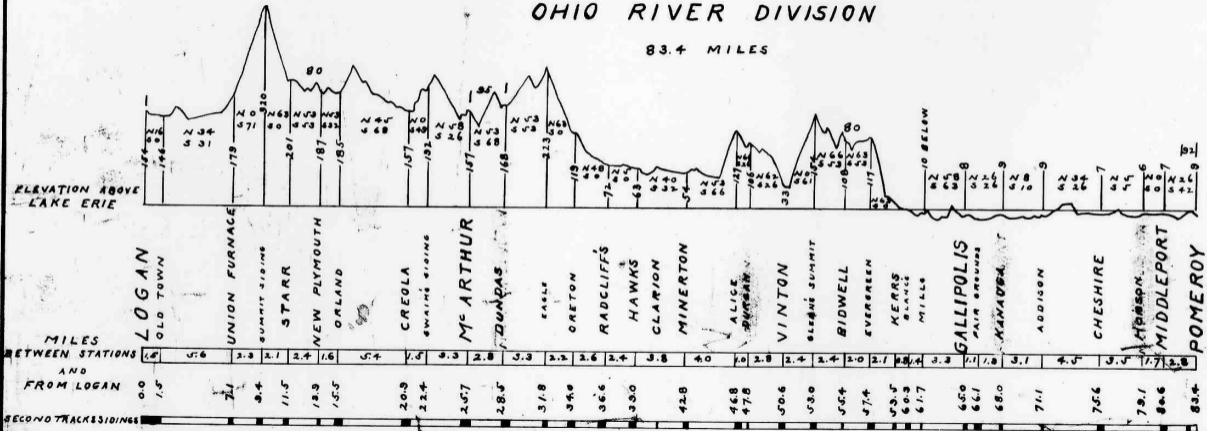

THE HOCKING VALLEY RY. CO.

OHIO RIVER DIVISION

83.4 MILES

J-3132