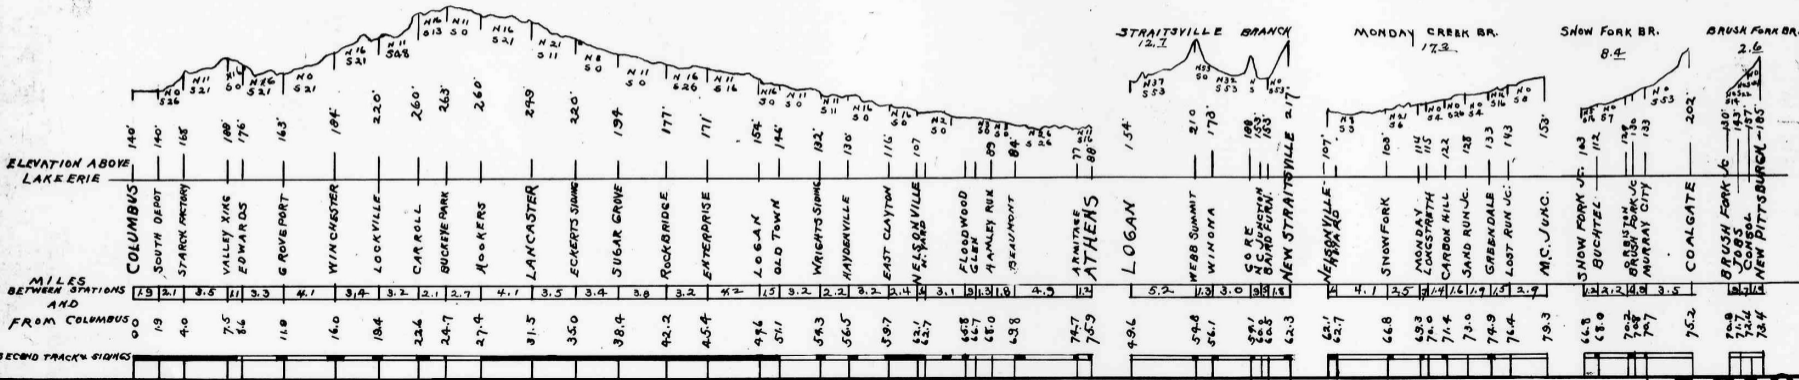

# HOCKING VALLEY DIVISION

75.9 MILES

To change From Lake Erie datum  
to U.S.G.S. datum Add. 572.7'

# THE HOCKING VALLEY RY. CO.

SECOND TRACK SIGNS