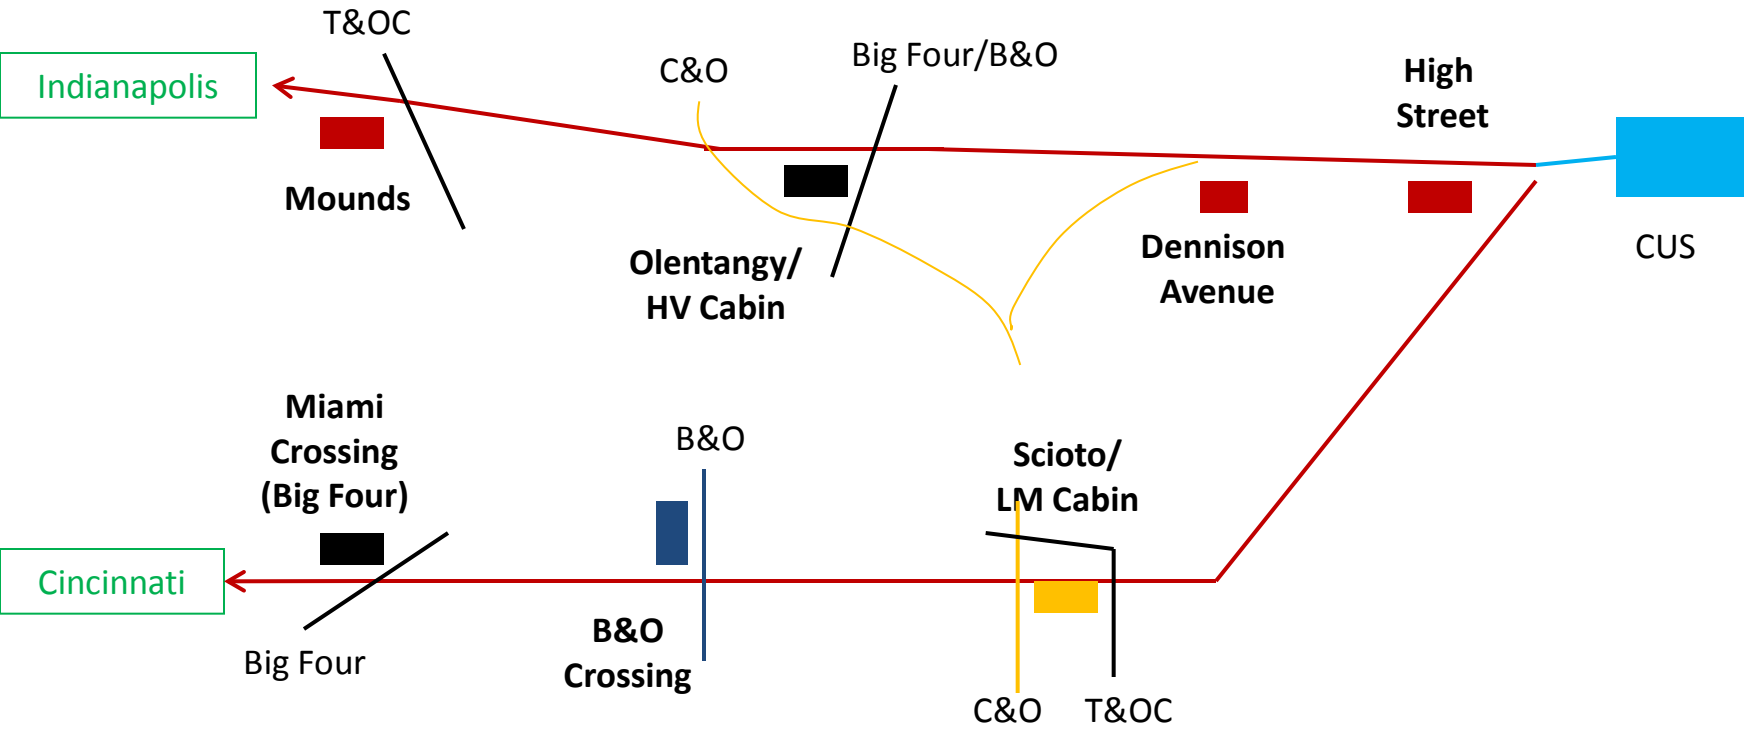

PRR - Bradford Line

PRR - Little Miami Line

- Color Code**
- Baltimore & Ohio Railroad
 - Pennsylvania Railroad
 - New York Central Railroad
 - Norfolk & Western Railroad
 - Chesapeake & Ohio Railroad
 - Union Depot Co.

Color Code

- Baltimore & Ohio Railroad**
- Pennsylvania Railroad**
- New York Central Railroad**
- Norfolk & Western Railroad**
- Chesapeake & Ohio Railroad**
- Union Depot Co.**