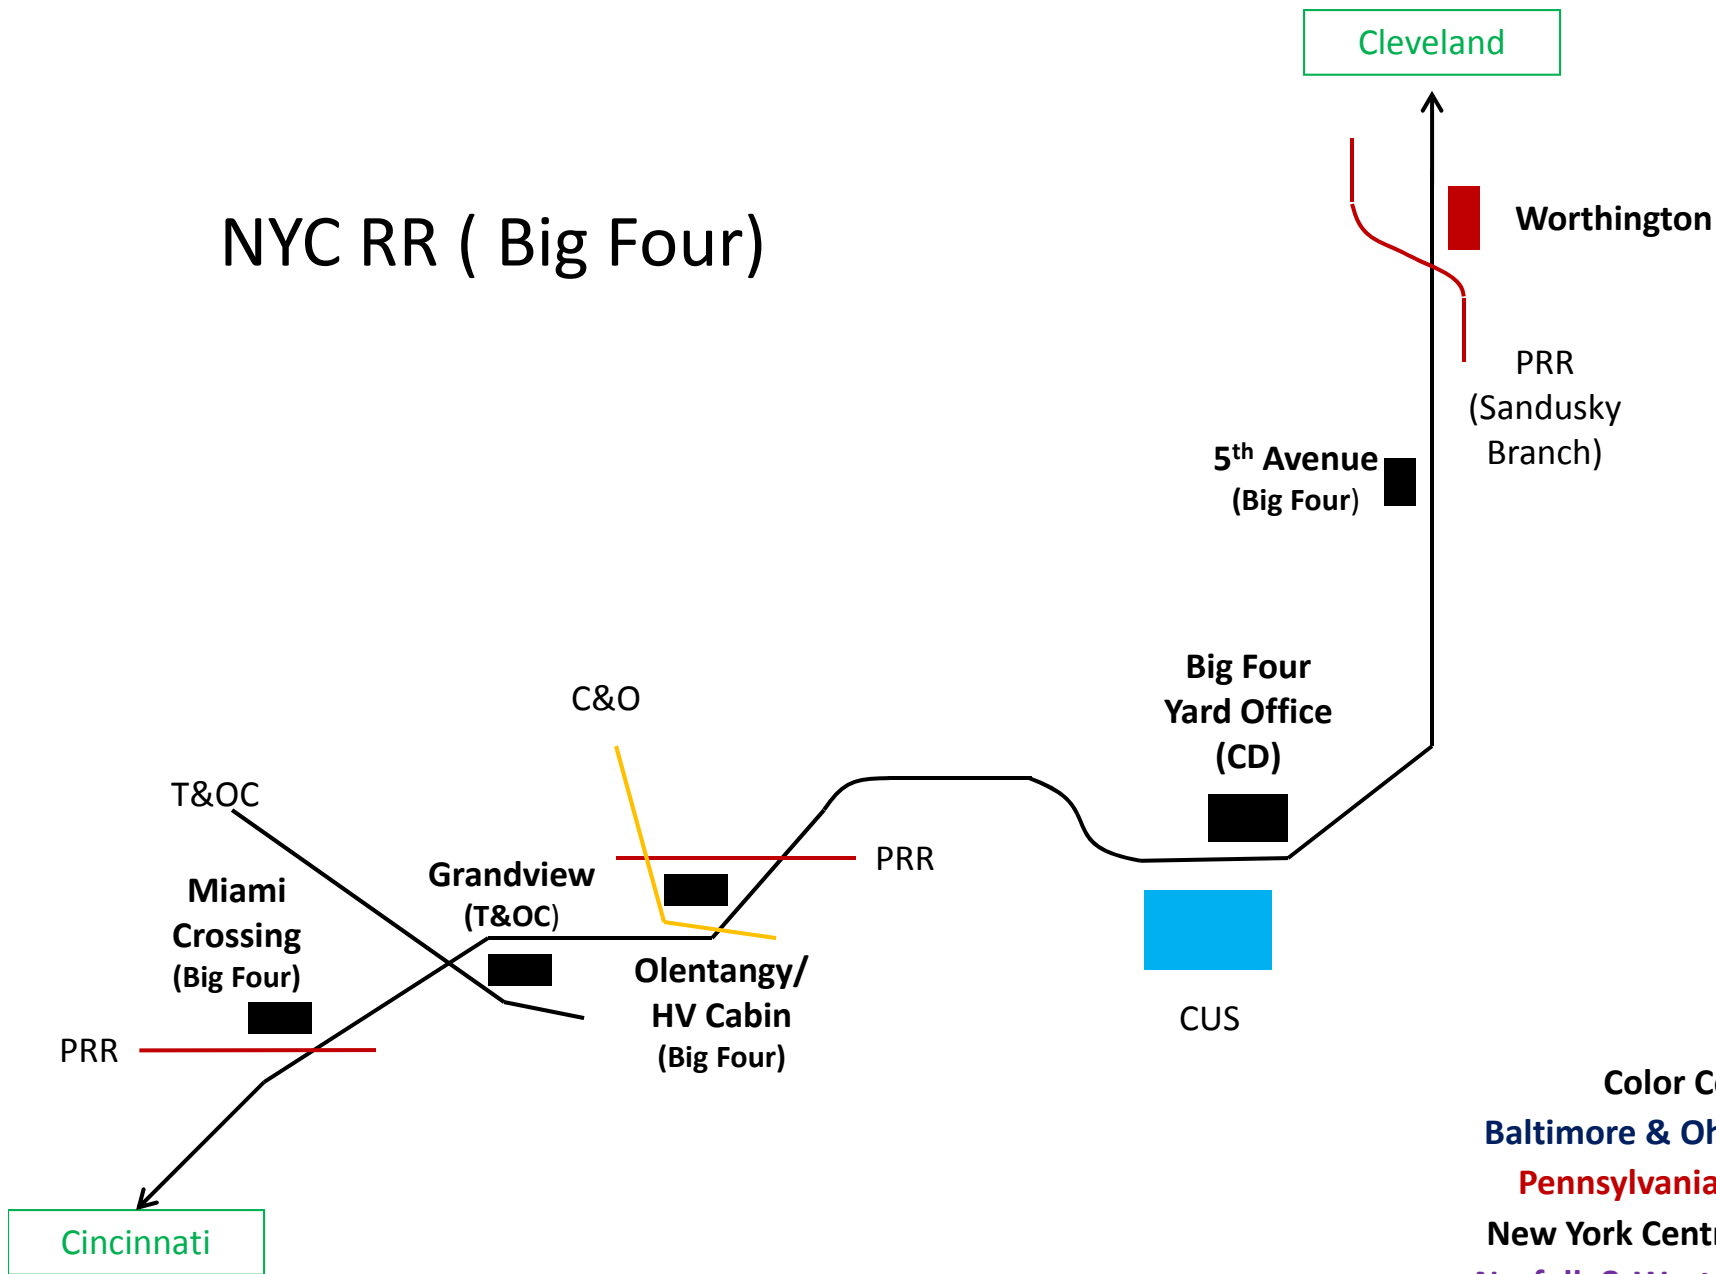

NYC RR (Big Four)

- Color Code**
- Baltimore & Ohio Railroad
 - Pennsylvania Railroad
 - New York Central Railroad
 - Norfolk & Western Railroad
 - Chesapeake & Ohio Railroad
 - Union Depot Co.